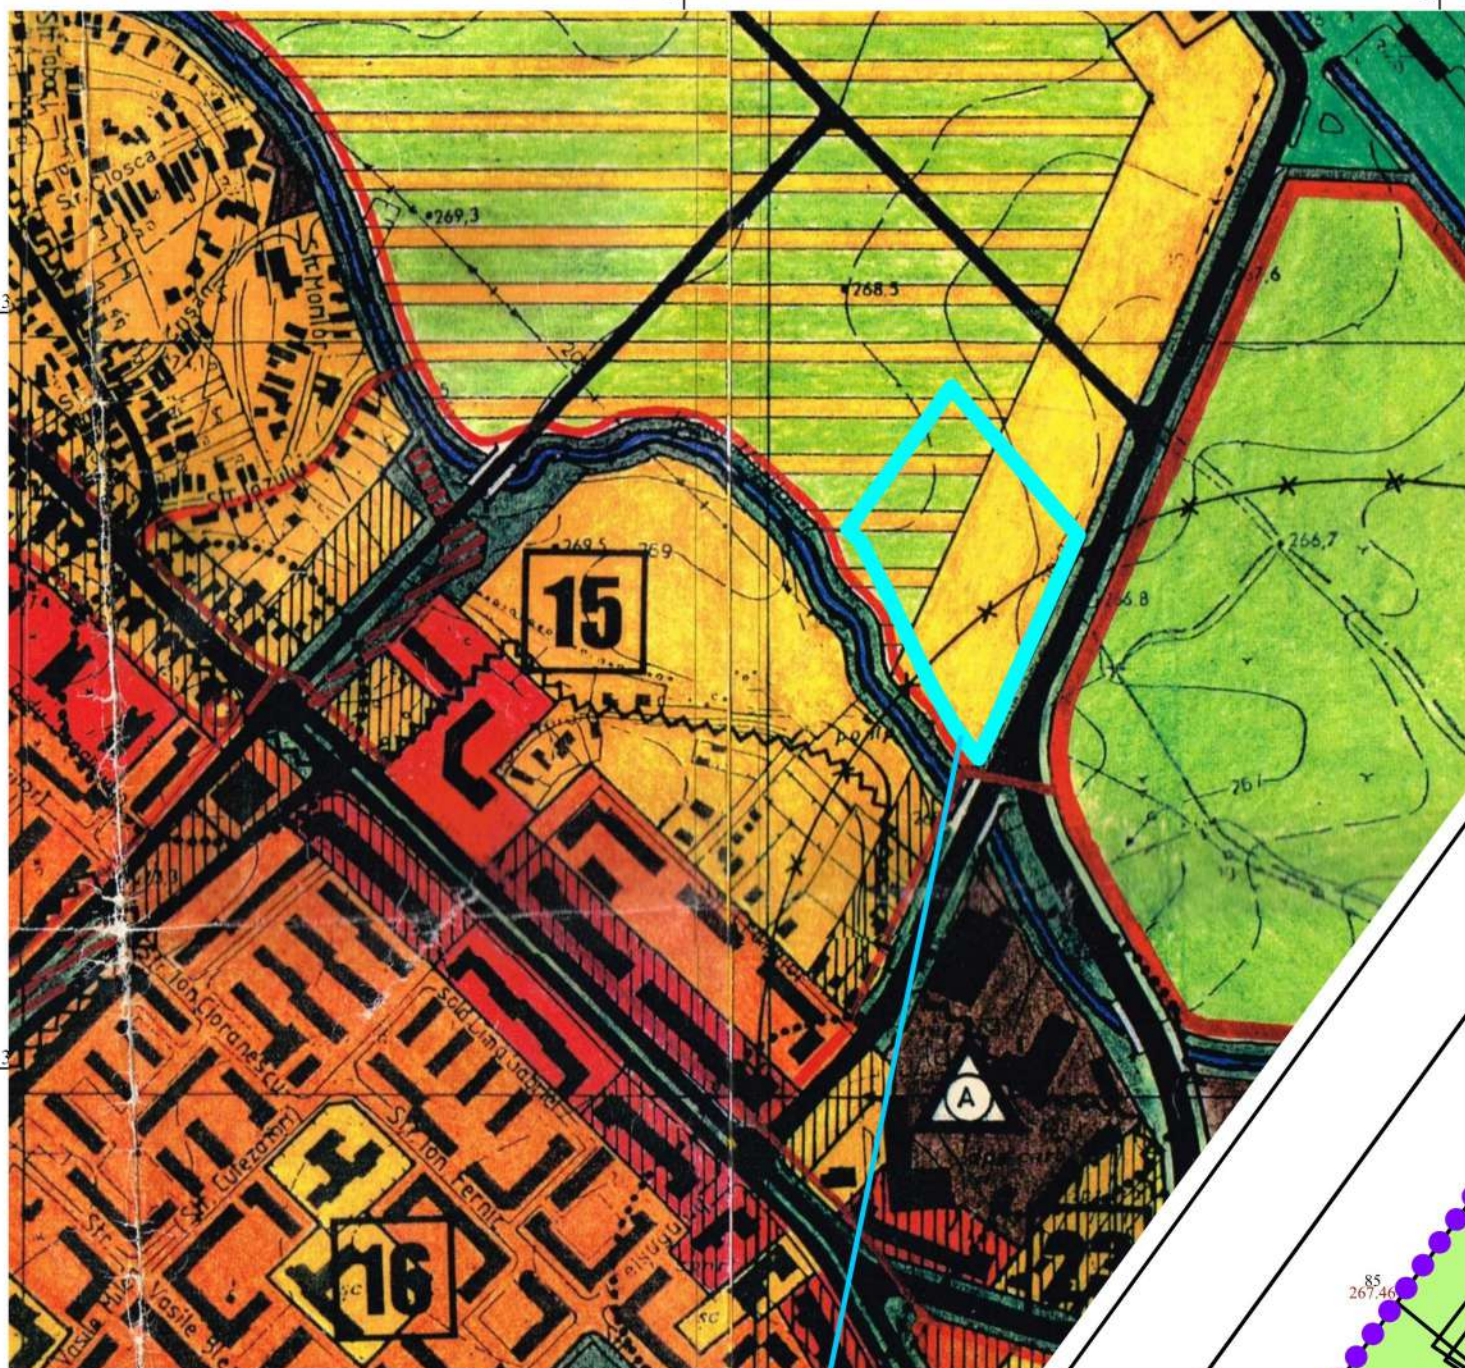

PLAN URBANISTIC ZONAL CONSTRUIRE ANSAMBLU REZIDENTIAL P+6

Proprietate SC LAMIGEO DEVELOPMENT SRL
Amplasament: Targoviste, str. Calea Ialomitei, FN,
(T7/P510,511,512,513,514,515,516), jud. Dambovit